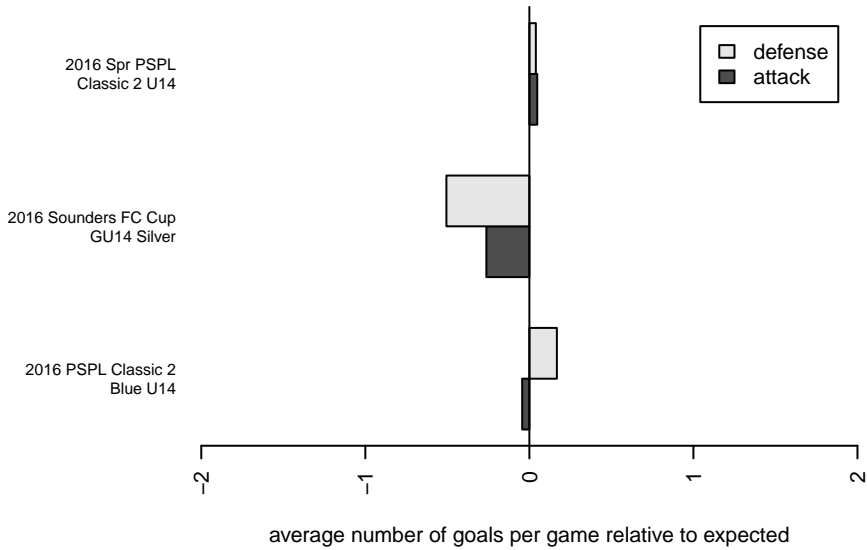

CWSA White G03

Central Washington Soccer Academy
 Yakima, WA
 G03 total strength=921
 attack=1.71 defense=1.36
 fall league = PSPL Classic 2 Blue U14
 spr league = Spr PSPL Classic 2 U14

alt names used:
 CENTRAL WASHINGTON SOUNDERS CWS 0
 CW Sounders 03 White
 CWSA 03 White
 CWSA 03 White

Venues played:
 2016 Sounders FC Cup GU14 Silver
 2016 Central WA Super Cup U14 Gold
 2016 PSPL Classic 2 Blue U14
 2016 Spr PSPL Classic 2 U14

CWSA White G03
 Dots are actual minus expected GF (blue circles) and GA (red triangles).
 Blue line is smoothed change in attack strength. Red is smoothed change in defense strength.

**attack and defense variance (black dot)
relative to other teams
and top 10 in region**

**attack and defense rating
relative to others at age
and all opponents in last 13 months**

Performance relative to 13 month average