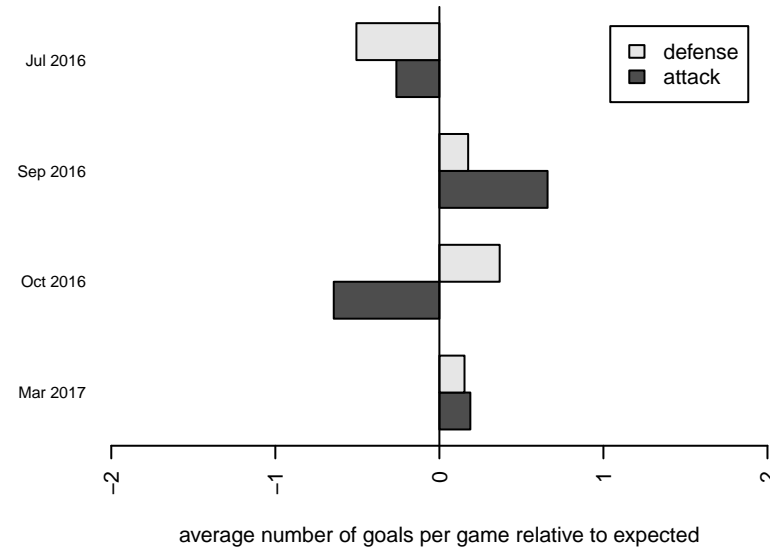

Performance relative to 13 month average