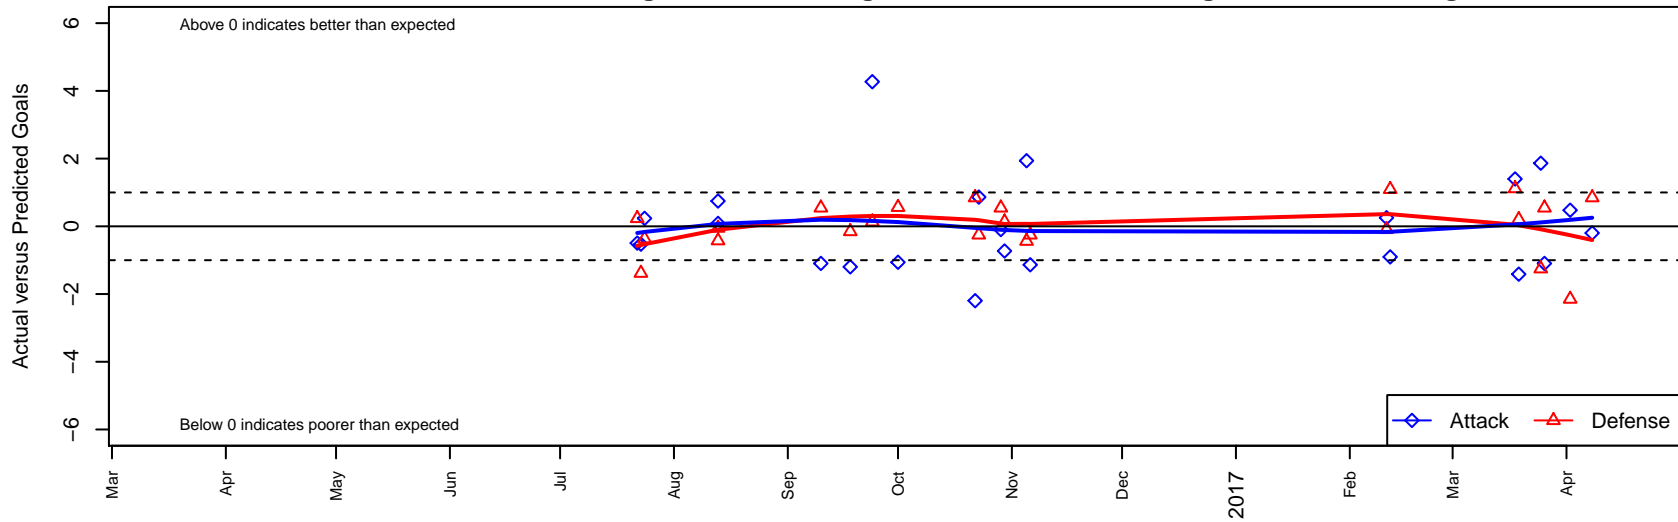

CWSA White G03

Central Washington Soccer Academy
 Yakima, WA
 G03 total strength=921
 attack=1.71 defense=1.36
 fall league = PSPL Classic 2 Blue U14
 spr league = Spr PSPL Classic 2 U14

alt names used:
 CENTRAL WASHINGTON SOUNDERS CWS 0
 CW Sounders 03 White
 CWSA 03 White
 CWSA 03 White

Venues played:
 2016 Sounders FC Cup GU14 Silver
 2016 Central WA Super Cup U14 Gold
 2016 PSPL Classic 2 Blue U14
 2016 Spr PSPL Classic 2 U14

CWSA White G03
 Dots are actual minus expected GF (blue circles) and GA (red triangles).
 Blue line is smoothed change in attack strength. Red is smoothed change in defense strength.

**attack and defense variance (black dot)
relative to other teams
and top 10 in region**

**attack and defense rating
relative to others at age
and all opponents in last 13 months**

Performance relative to 13 month average