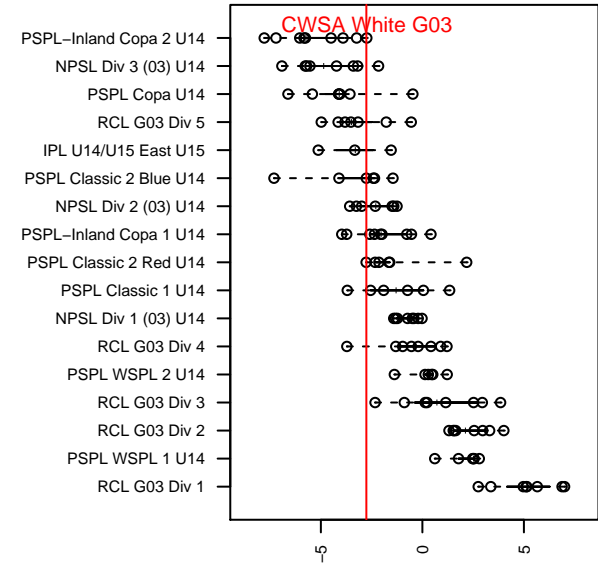

CWSA White G03

Central Washington Soccer Academy
 Yakima, WA
 G03 total strength=921
 attack=1.71 defense=1.36
 fall league = PSPL Classic 2 Blue U14
 spr league = Spr PSPL Classic 2 U14

alt names used:
 CENTRAL WASHINGTON SOUNDERS CWS 0
 CW Sounders 03 White
 CWSA 03 White
 CWSA 03 White

Venues played:
 2016 Sounders FC Cup GU14 Silver
 2016 Central WA Super Cup U14 Gold
 2016 PSPL Classic 2 Blue U14
 2016 Spr PSPL Classic 2 U14

CWSA White G03
 Dots are actual minus expected GF (blue circles) and GA (red triangles).
 Blue line is smoothed change in attack strength. Red is smoothed change in defense strength.

**attack and defense variance (black dot)
relative to other teams
and top 10 in region**

**attack and defense rating
relative to others at age
and all opponents in last 13 months**

Performance relative to 13 month average