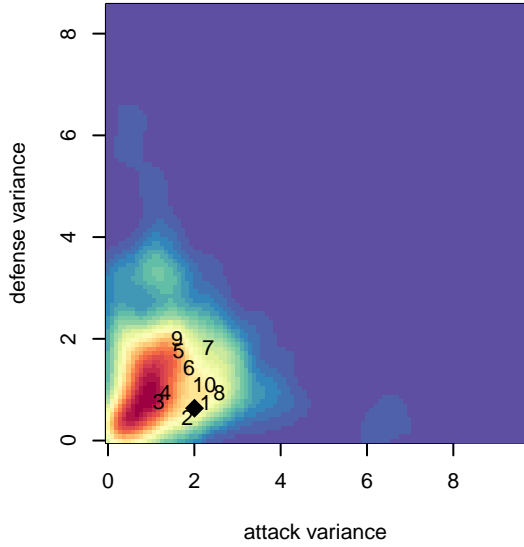

CWSA White G03

Central Washington Soccer Academy
 Yakima, WA
 G03 total strength=921
 attack=1.71 defense=1.36
 fall league = PSPL Classic 2 Blue U14
 spr league = Spr PSPL Classic 2 U14

alt names used:
 CENTRAL WASHINGTON SOUNDERS CWS 0
 CW Sounders 03 White
 CWSA 03 White
 CWSA 03 White

Venues played:
 2016 Sounders FC Cup GU14 Silver
 2016 Central WA Super Cup U14 Gold
 2016 PSPL Classic 2 Blue U14
 2016 Spr PSPL Classic 2 U14

CWSA White G03
 Dots are actual minus expected GF (blue circles) and GA (red triangles).
 Blue line is smoothed change in attack strength. Red is smoothed change in defense strength.

**attack and defense variance (black dot)
relative to other teams
and top 10 in region**

**attack and defense rating
relative to others at age
and all opponents in last 13 months**

Performance relative to 13 month average