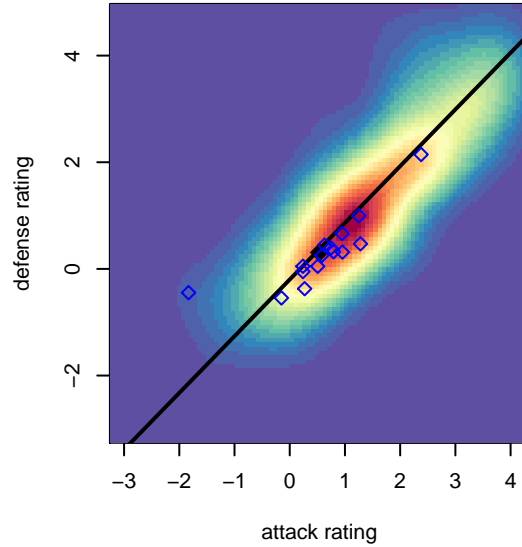

CWSA White G03

Central Washington Soccer Academy
 Yakima, WA
 G03 total strength=921
 attack=1.71 defense=1.36
 fall league = PSPL Classic 2 Blue U14
 spr league = Spr PSPL Classic 2 U14

alt names used:
 CENTRAL WASHINGTON SOUNDERS CWS 0
 CW Sounders 03 White
 CWSA 03 White
 CWSA 03 White

Venues played:
 2016 Sounders FC Cup GU14 Silver
 2016 Central WA Super Cup U14 Gold
 2016 PSPL Classic 2 Blue U14
 2016 Spr PSPL Classic 2 U14

CWSA White G03
 Dots are actual minus expected GF (blue circles) and GA (red triangles).
 Blue line is smoothed change in attack strength. Red is smoothed change in defense strength.

**attack and defense variance (black dot)
relative to other teams
and top 10 in region**

**attack and defense rating
relative to others at age
and all opponents in last 13 months**

Performance relative to 13 month average